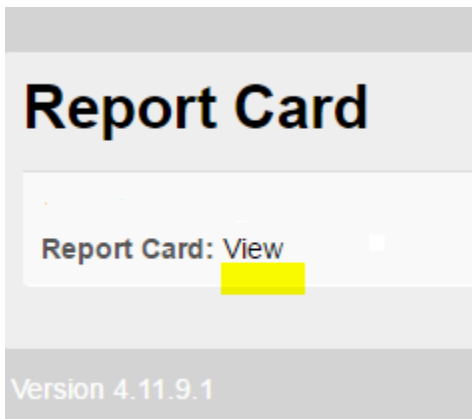

[Viewing a Report card in the Community Portal](#)

Log into the Portal @

https://community.schoolbrains.com/wbps_community

- Click on your student to get the drop-down menu

- Click "Report Card"
- Then click on "View"