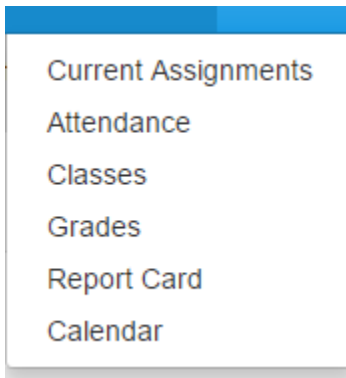

[Viewing a Report card in the Community Portal](#)

Log into the Portal @

https://community.schoolbrains.com/wbps_community

- Click on your student to get the drop-down menu

- Click "Report Card"
- Then click on "View"